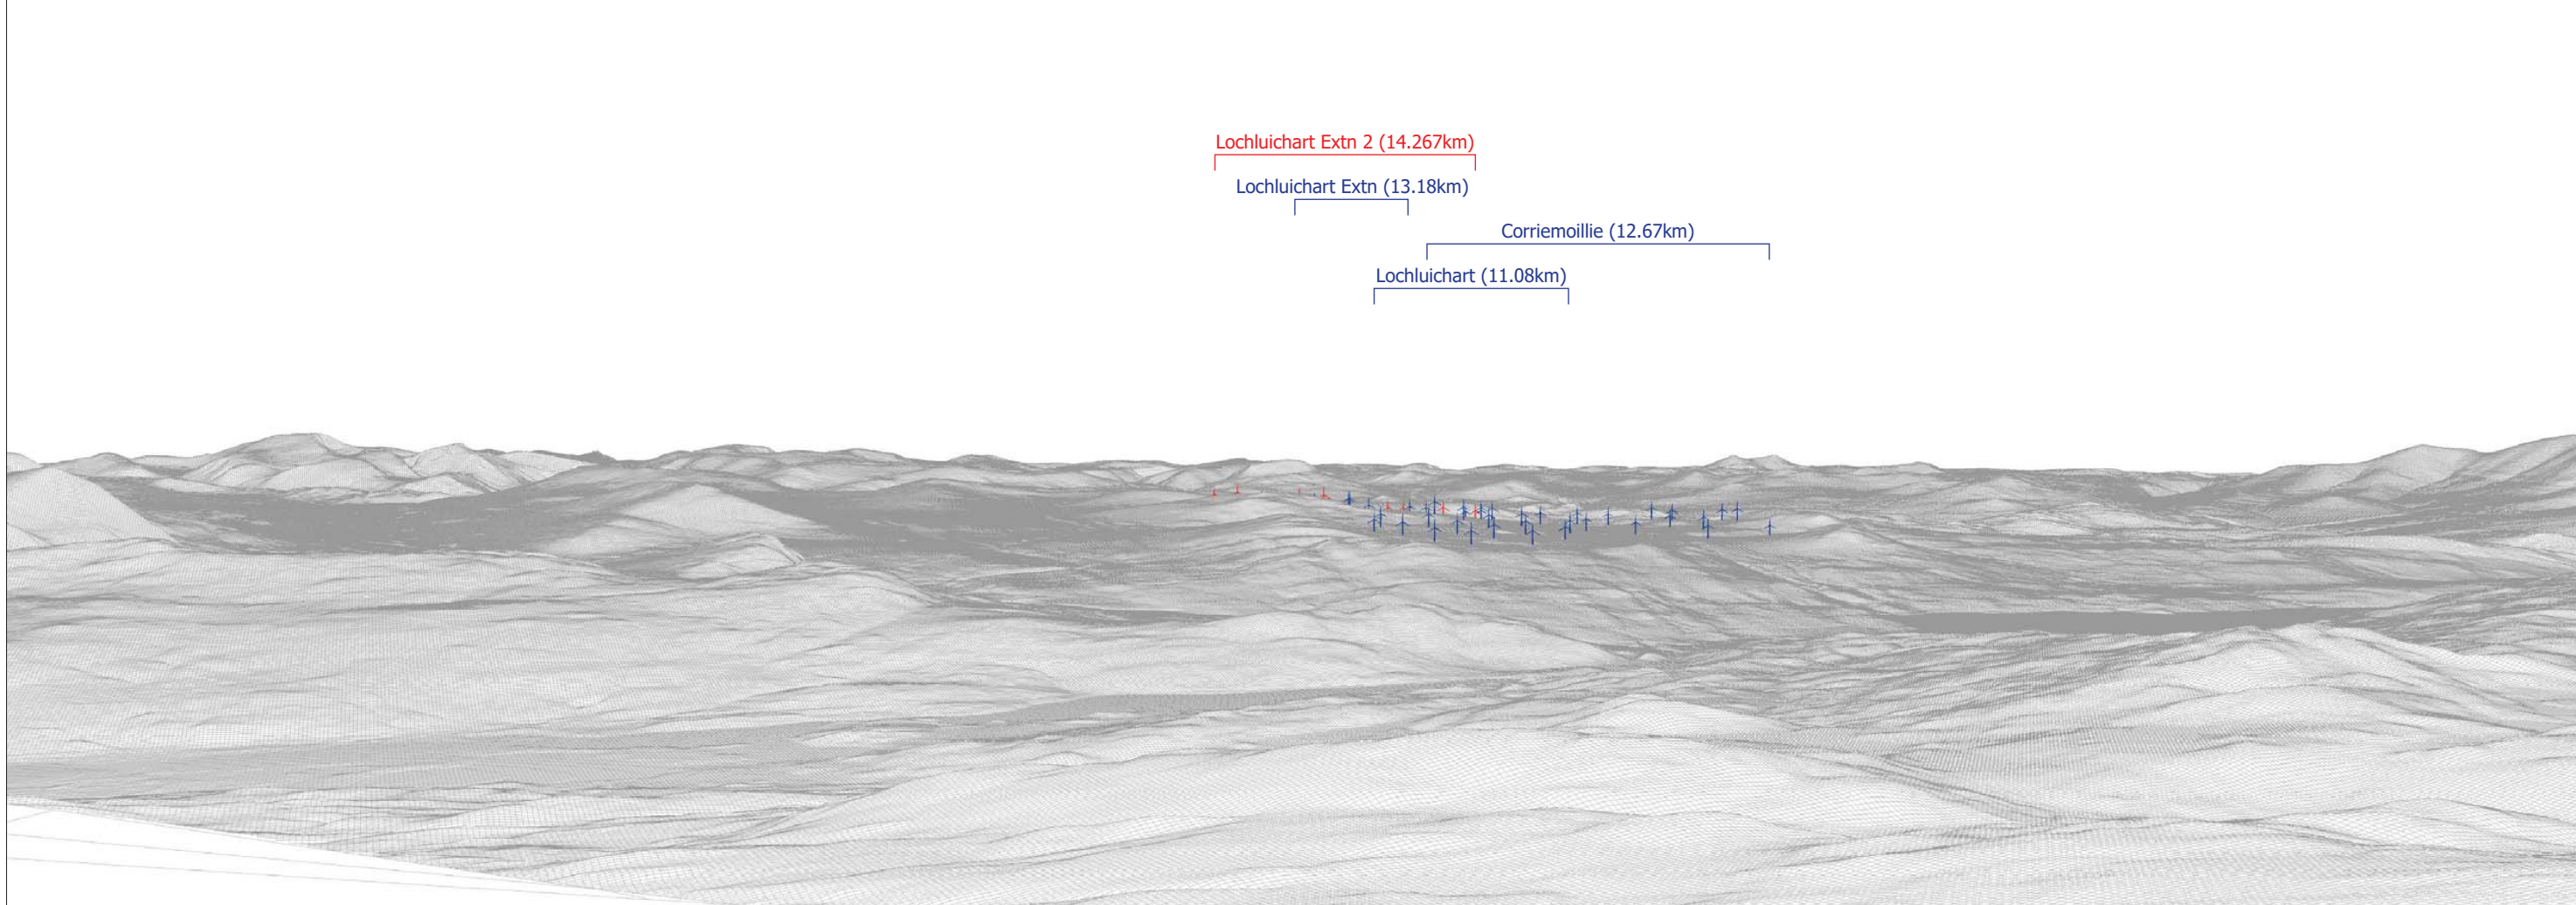

Viewpoint 10 Existing view

Viewpoint 10 Wireline overlay

Viewpoint 10 Existing view

Viewpoint 10 Cumulative Wireline. Application turbines in red, operational / under construction in blue, consented in purple and application in orange.

© Crown copyright and database rights 2018 Ordnance Survey 0100031673.

Viewpoint 10: Sgurr a Mhuillinn

Distance to nearest turbine: 14.273km

Camera: EOS 5D Mark II

Focal length: 50mm

Camera height: 1.5m

Date: 05/06/18

Time: 11:04

When viewed at a comfortable arm's length, this image is representative of the maximum field of view of clear vision but is not representative of scale and distance.

© Crown copyright and database rights 2018 Ordnance Survey 0100031673.

Viewpoint 10: Sgurr a Mhuillinn

Distance to nearest turbine: 14.273km

Camera: EOS 5D Mark II

Focal length: 75mm

Camera height: 1.5m

Date: 05/06/18

Time: 11:04

This image should be viewed at a comfortable arm's length (approx. 500mm).