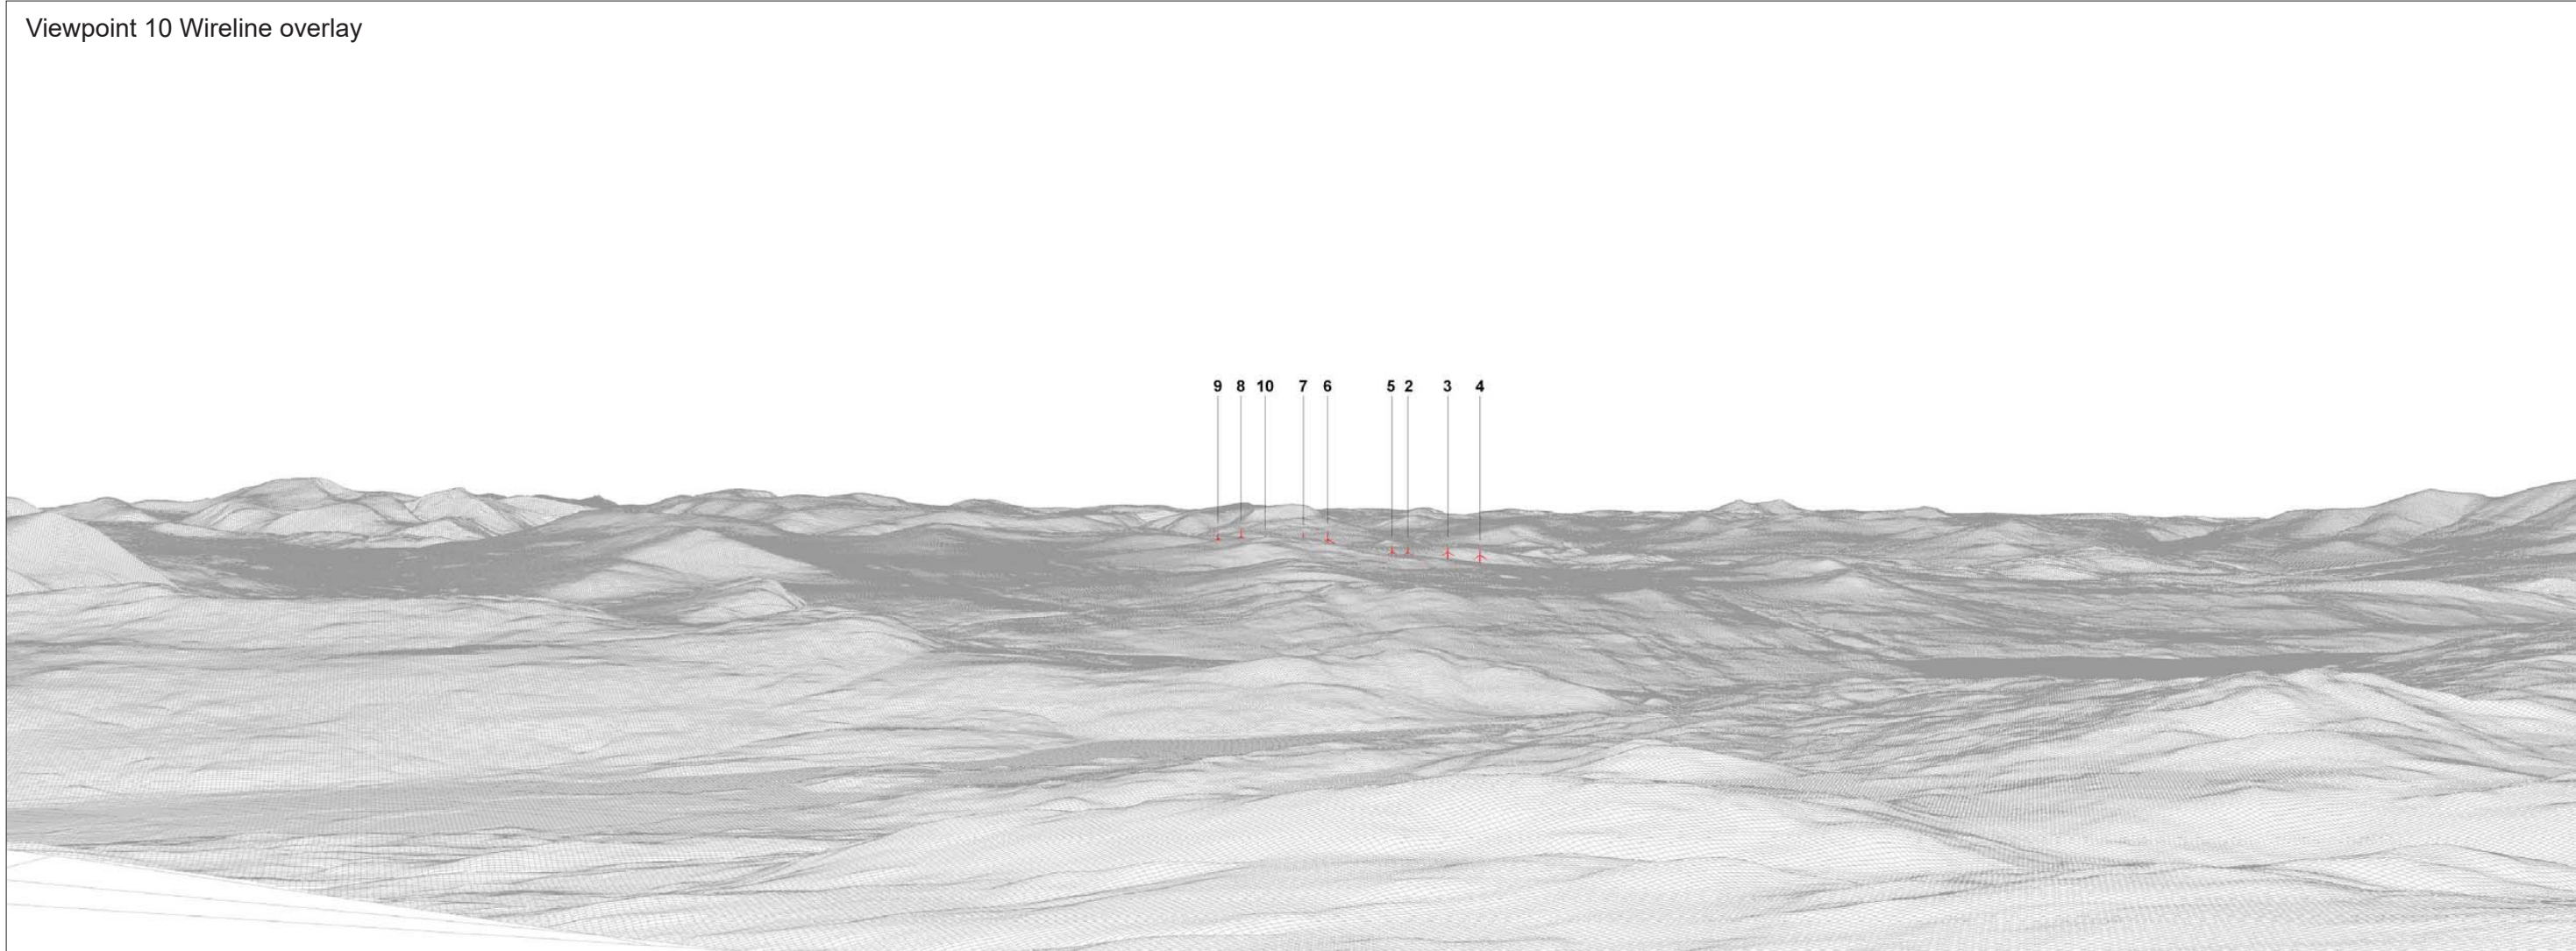

Viewpoint 10: Sgurr a Mhuillinn

Distance to nearest turbine: 14.273km

Camera: EOS 5D Mark II

Focal length: 50mm vertical (27°) x 28mm horizontal (65.5°)

Camera height: 1.5m

Date: 05/06/18

Time: 11:04

The images contained on this page and the following two pages are not representative of scale and distance from the actual Viewpoint and show the wind farm development in its wider landscape context only.

Viewpoint 10 Existing view

Viewpoint 10 Wireline overlay

Viewpoint 10 Existing view

Viewpoint 10 Cumulative Wireline. Application turbines in red, operational / under construction in blue, consented in purple and application in orange.

© Crown copyright and database rights 2018 Ordnance Survey 0100031673.

Viewpoint 10: Sgurr a Mhuillinn

Distance to nearest turbine: 14.273km

Camera: EOS 5D Mark II

Focal length: 50mm

Camera height: 1.5m

Date: 05/06/18

Time: 11:04

When viewed at a comfortable arm's length, this image is representative of the maximum field of view of clear vision but is not representative of scale and distance.

© Crown copyright and database rights 2018 Ordnance Survey 0100031673.