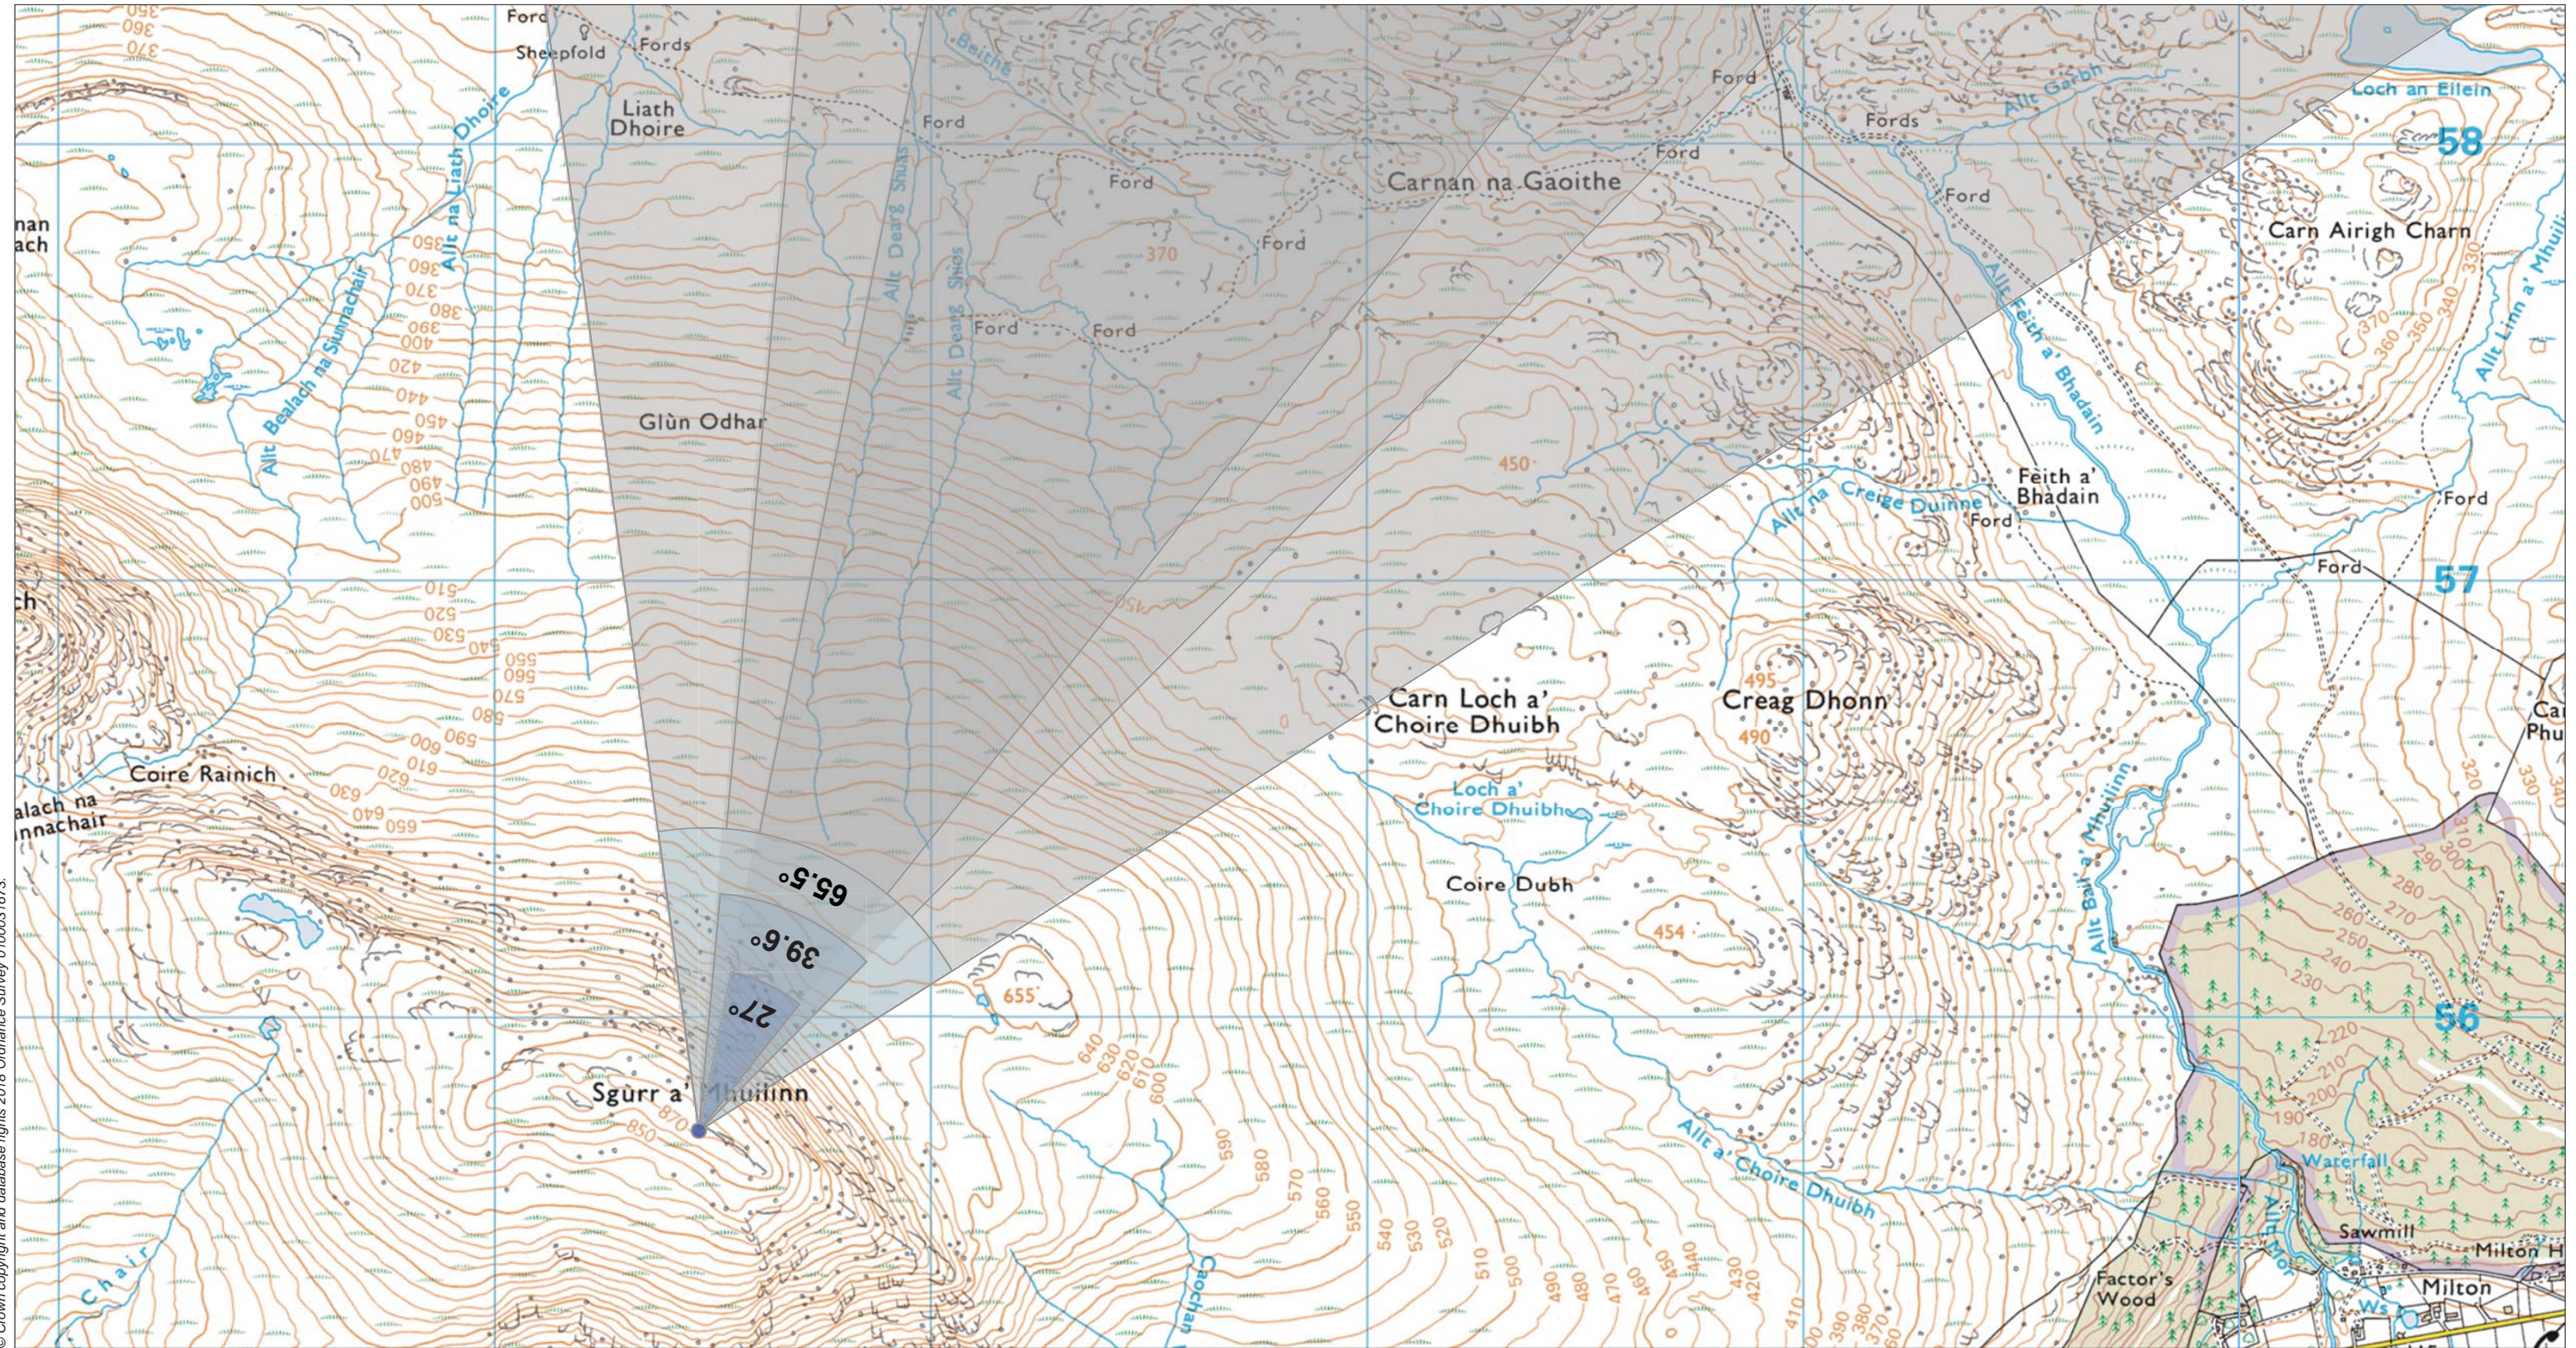

Viewpoint 10: Sgurr a Mhuilinn

© Crown copyright and database rights 2018 Ordnance Survey 0100031673.

Grid Ref: 247591 855740 Distance to nearest turbine: 14.273km AOD: 877.6m

This viewpoint is located on the summit of Sgurr a Mhuilinn (877m AOD). To access the route to the viewpoint, take the minor road heading west from the A832 at Marybank through Strathconon. Follow this minor road for more than 20km through the small settlement of Milton, to the starting point at Strathanmore where informal parking is situated to the north of the road. From this starting point, walkers must navigate a route, north-west, across the steep hill slopes to reach the summit.

Viewpoint 10: Sgurr a Mhuillinn

Distance to nearest turbine: 14.273km

Camera: EOS 5D Mark II

Focal length: 50mm vertical (27°) x 28mm horizontal (65.5°)

Camera height: 1.5m

Date: 05/06/18

Time: 11:04

The images contained on this page and the following two pages are not representative of scale and distance from the actual Viewpoint and show the wind farm development in its wider landscape context only.

© Crown copyright and database rights 2018 Ordnance Survey 0100031673.

Viewpoint 10: Sgurr a Mhuillinn

Distance to nearest turbine: 14.273km

Camera: EOS 5D Mark II

Focal length: 50mm

Camera height: 1.5m

Date: 05/06/18

Time: 11:04

When viewed at a comfortable arm's length, this image is representative of the maximum field of view of clear vision but is not representative of scale and distance.

© Crown copyright and database rights 2018 Ordnance Survey 0100031673.